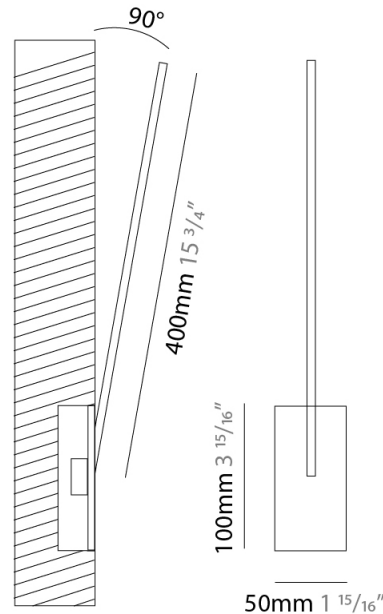

PROJECT	_____
TYPE	_____
SPECIFIER	_____
QUANTITY	_____
DATE	_____

SPILLO 1 ROD RECESSED

D46014- _____ - _____
base number   Color   Finish
                                         Temperature   Options

1. To build a product code in our configurator select the specify button on the base model # product page
2. To build a manual product code on this datasheet choose from the options listed below in blue font and add the suffix to the base model #

GENERAL

Series: Spillo
Subseries: Spillo 1 Rod
Brand: Icone
Division: Design
Mounting Type: Recessed
Mounting Location: Wall
Subcategory: Ambient

PHYSICAL

Shape: Rectangle
Width (mm): 50
Width (in): 1 15/16
Height (mm): 400
Height (in): 15 3/4
Light Distribution: Adjustable
Fixture Finish: WHI / BLK / CHR / BGD
Fixture Material: Brass

ELECTRICAL

Lamp Type: LED
Total Output Wattage (W): 4.8
Dimming: 0-10V Dimming
Driver Included: No
Driver Location: Remote
Driver Type: Constant Voltage - 120Vac
Driver Class: Class 2
Input Voltage (V): 120
Output Voltage (V): 12
Upon Request: (Not included, see components) 0-10Vdc dimming / 277Vac

LED

Color Temperature (°K): 2700 / 3000
Nominal Lumen (lm): 440
CRI: >90 CRI
Lamp Life (hrs): 50000

OPTICAL

Adjustability: Tilt 120°

RATINGS AND CERTIFICATIONS

Certified By: Certified for North American Standards
IP rating: IP20