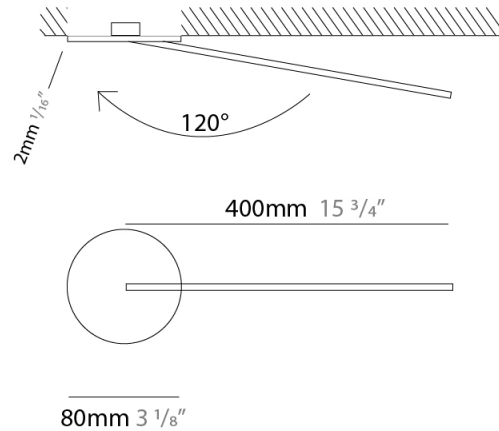

PROJECT	_____
TYPE	_____
SPECIFIER	_____
QUANTITY	_____
DATE	_____

SPILLO 1 ROD ROUND BASE RECESSED

D46022- _____ - _____
base number   Color   Finish
                                 Temperature   Options

1. To build a product code in our configurator select the specify button on the base model # product page
2. To build a manual product code on this datasheet choose from the options listed below in blue font and add the suffix to the base model #

GENERAL

Series: Spillo
Subseries: Spillo 1 Rod Round Base
Brand: Icone
Division: Design
Mounting Type: Recessed
Mounting Location: Wall
Subcategory: Ambient

PHYSICAL

Shape: Rectangle
Width (mm): 50
Width (in): 1 ¹⁵/₁₆
Height (mm): 400
Height (in): 15 ³/₄
Light Distribution: Adjustable
Fixture Finish: WHI / BLK / CHR / BGD
Fixture Material: Brass

ELECTRICAL

Lamp Type: LED
Total Output Wattage (W): 4.8
Dimming: 0-10V Dimming
Driver Included: No
Driver Location: Remote
Driver Type: Constant Voltage - 120Vac
Driver Class: Class 2
Input Voltage (V): 120
Output Voltage (V): 12
Upon Request: (Not included, see components) 0-10Vdc dimming / 277Vac

LED

Color Temperature (°K): 2700 / 3000
Nominal Lumen (lm): 440
CRI: >90 CRI
Lamp Life (hrs): 50000

OPTICAL

Adjustability: Tilt 120°

RATINGS AND CERTIFICATIONS

Certified By: Certified for North American Standards
IP rating: IP20